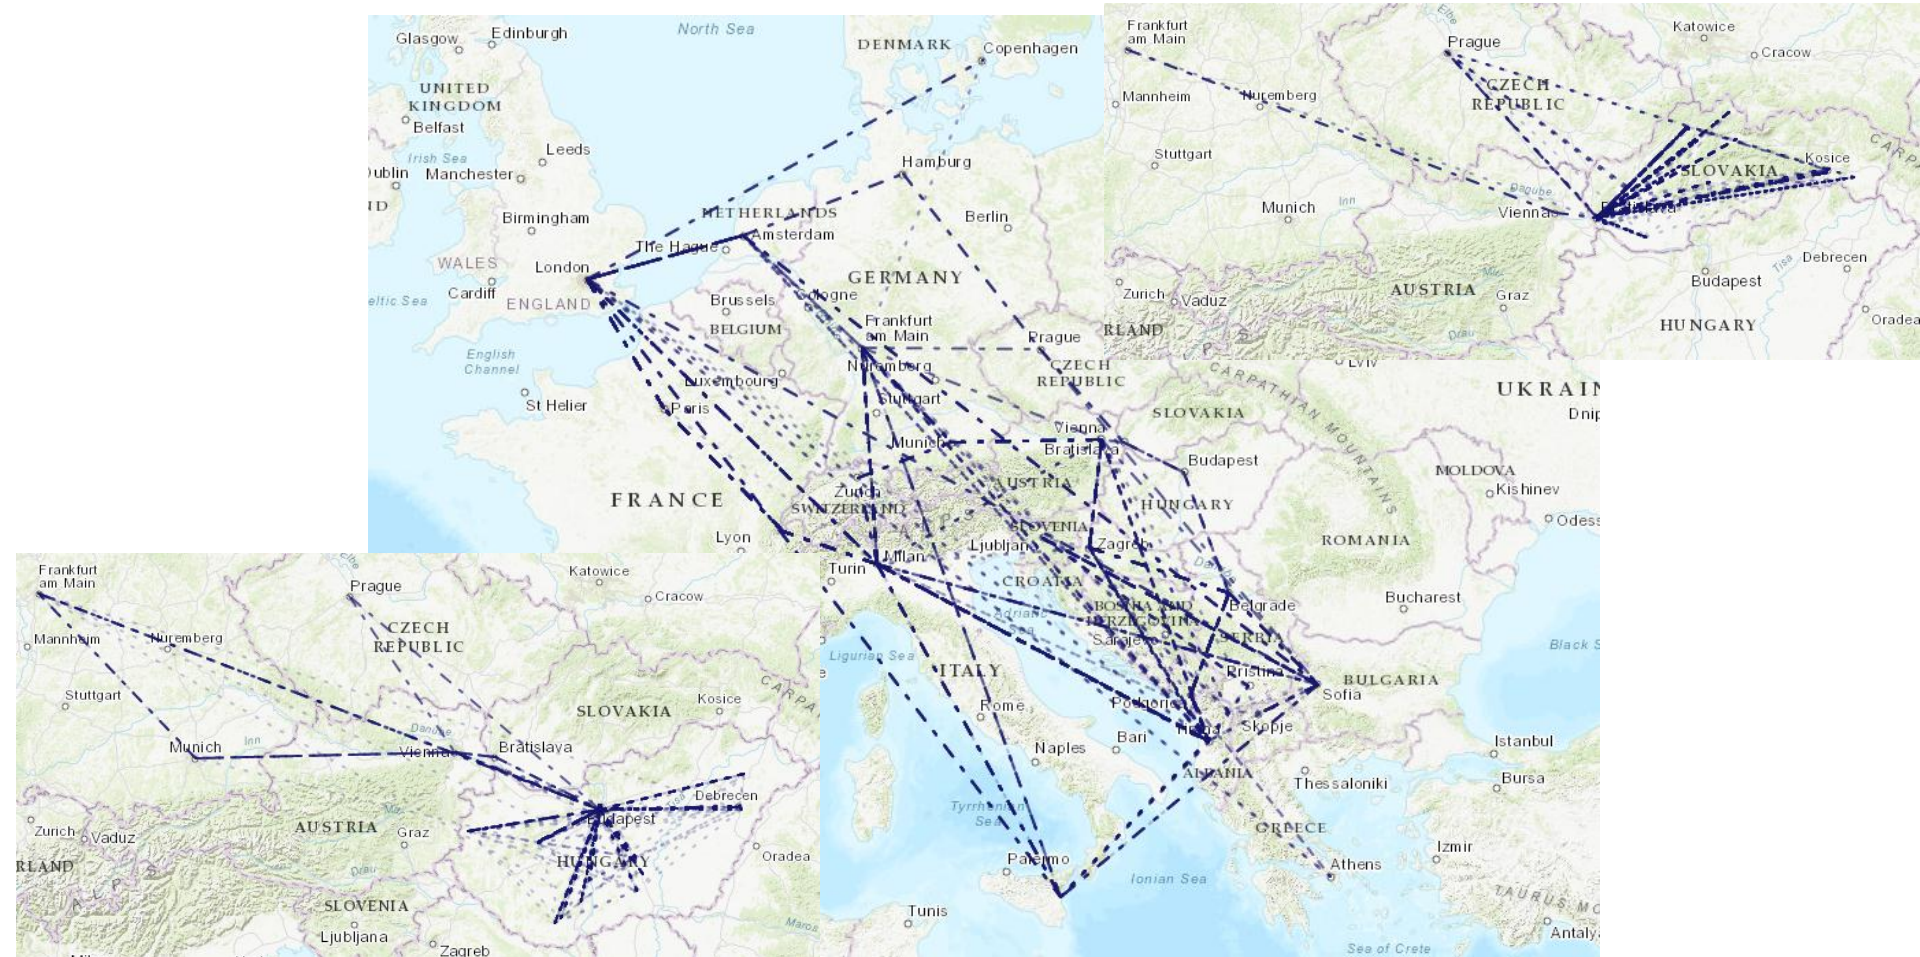

# Where does local Albanian traffic go?

- Tirana to Tirana
- Traceroute:
  - London
  - Amsterdam
  - Hamburg
  - Prague
  - Bratislava
  - Budapest
  - Belgrade
  - Podgorica
- RTT: 74.0 ms

# Where does local Albanian traffic go?

- Tirana to Tirana
- Traceroute:
  - Milan
  - Geneva
  - Paris
  - London
  - Copenhagen
  - Stockholm
  - Frankfurt
  - Back to Milan
- RTT: 137.4 ms

(Made with RIPE Atlas)

# Where does local Albanian traffic go?

- Prishtina to Tirana
- Traceroute:
  - Ljubljana
  - Sofia
  - Catania
- RTT: 54.1 ms

(Made with RIPE Atlas)

NAMEX  
ROMA Internet eXchange Point

# Where does local Albanian traffic go?

A map of traceroutes between Atlas probes in Albania (courtesy ixp-country-jedi)

**NAMEX**  
ROMA Internet eXchange Point