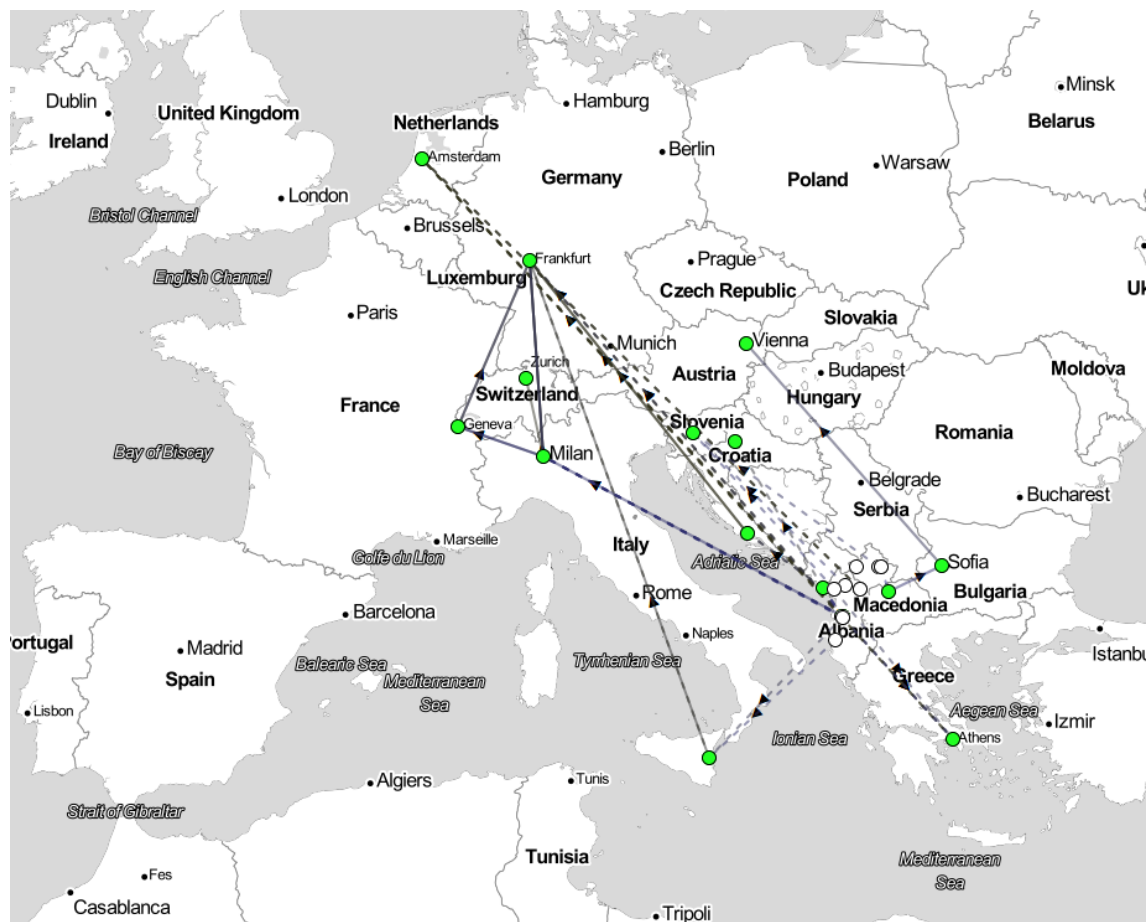

How do we get foreign content?

- Cloudflare

NAMEX
ROMA Internet eXchange Point