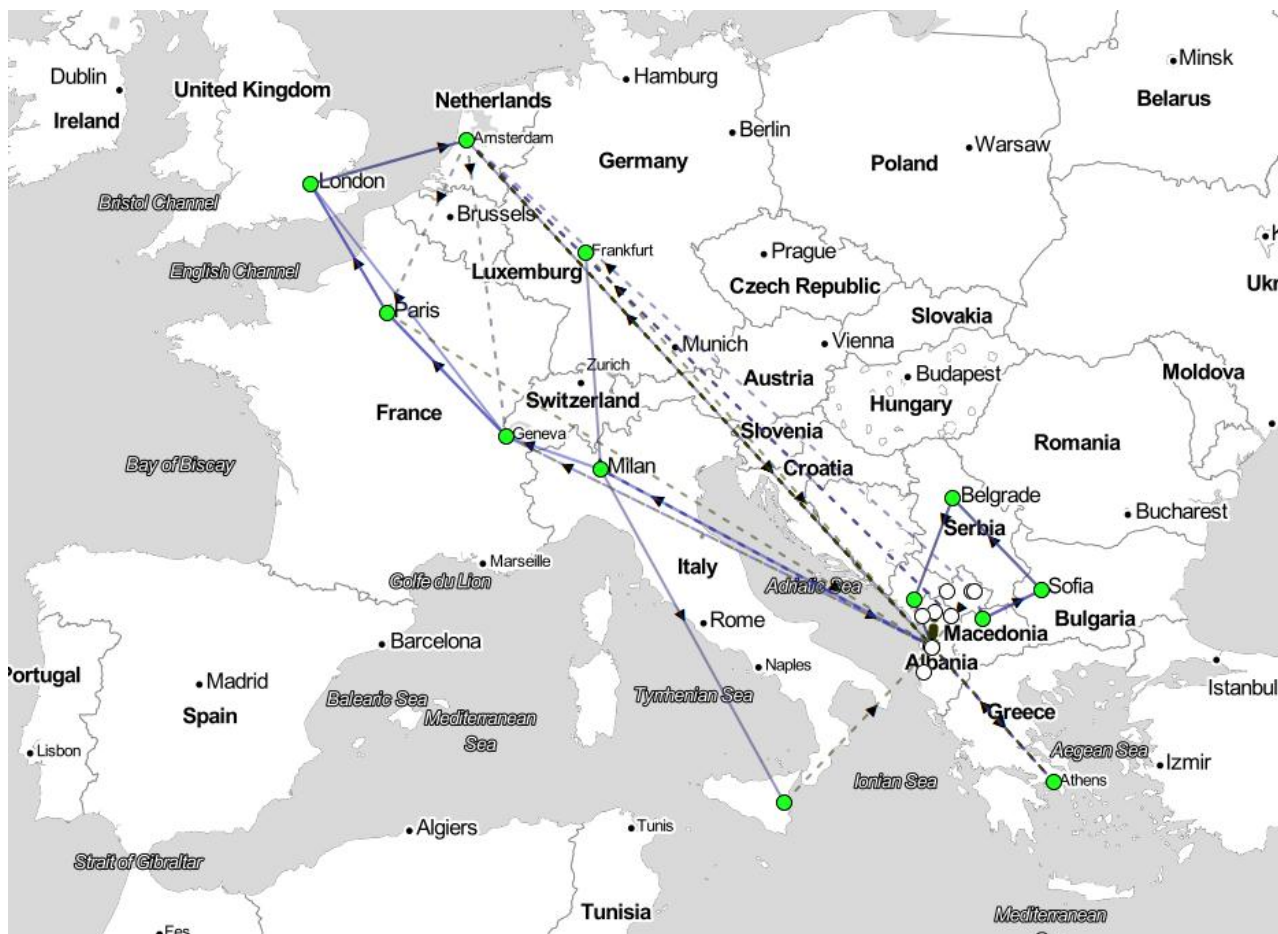

Even when the content is local...

- AKSHI

NAMEX
ROMA Internet eXchange Point