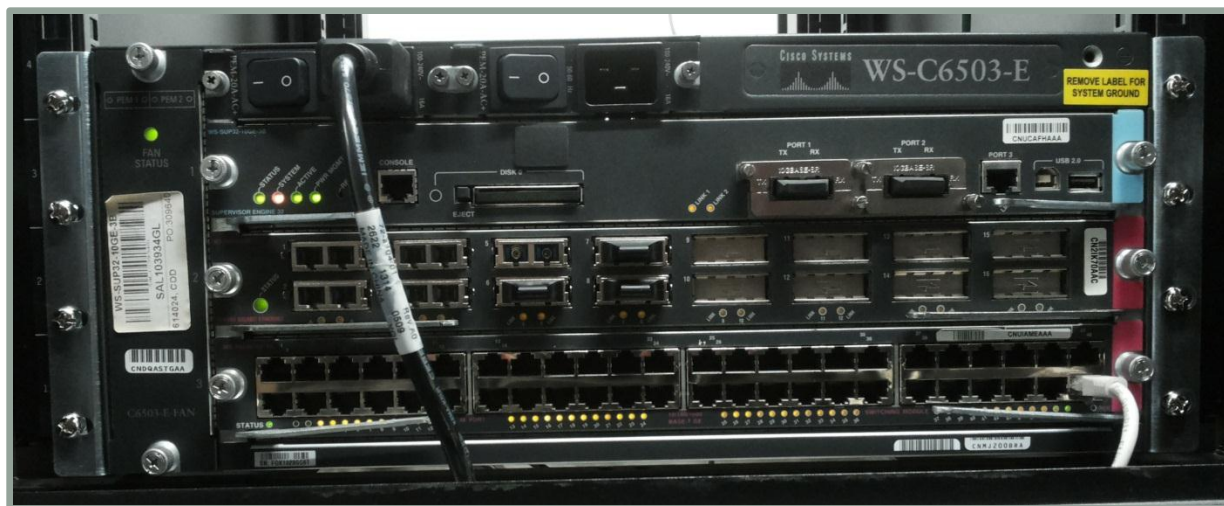

IXP Infrastructure

- AS number (AS205140) and PI space (185.1.100.0/24) allocated by RIPE NCC
- Core switch: Cisco 6503-E
  - 48 ports 10/100/1000 RJ45
  - 8 ports 1G single-mode
  - 2 ports 10G