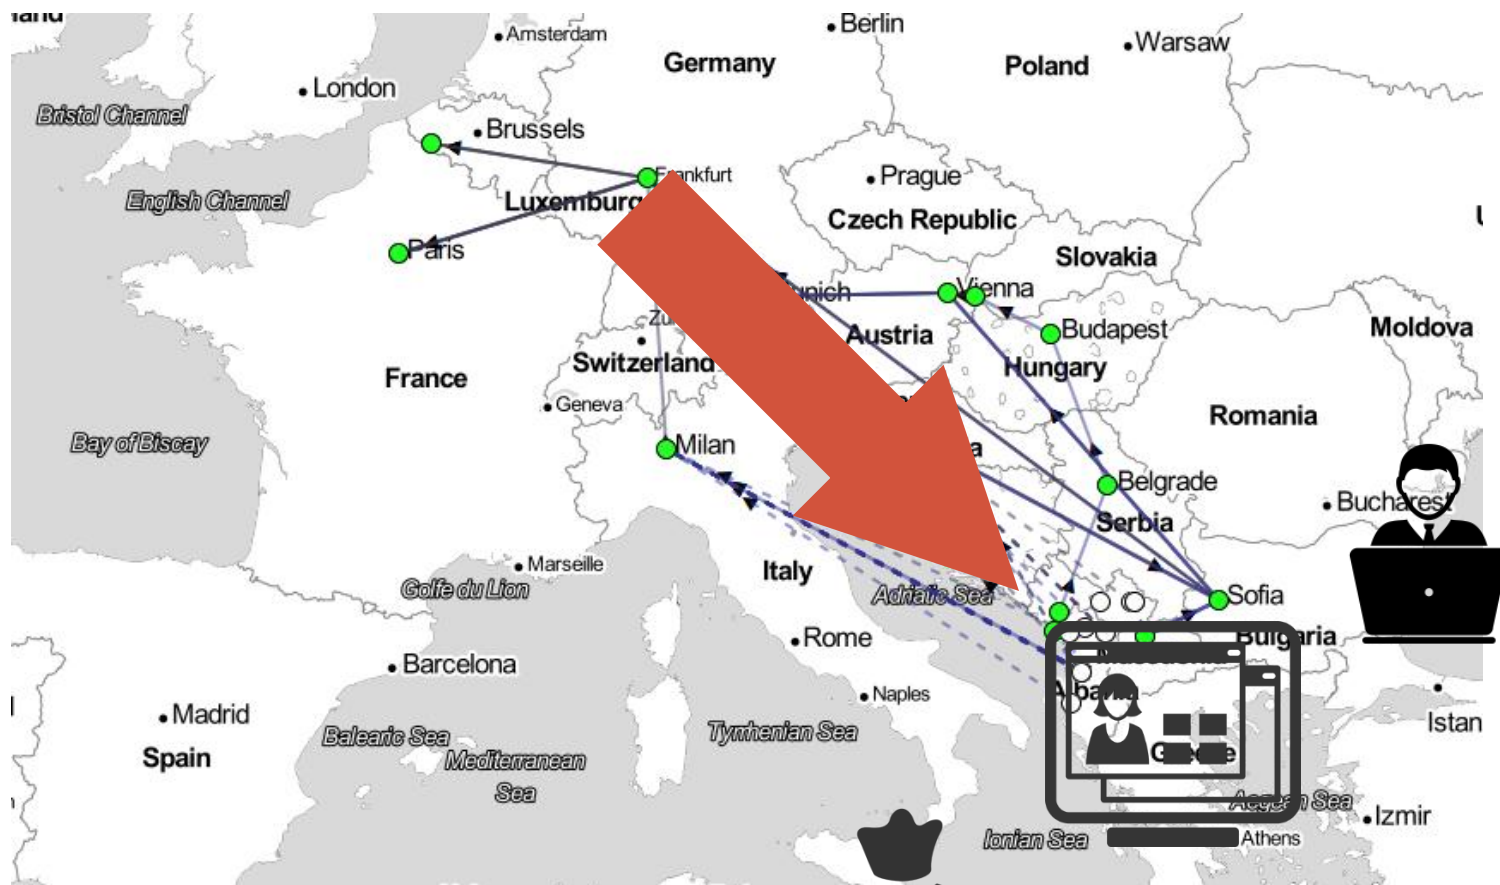

Get the business back!

NAMEX
ROMA Internet eXchange Point