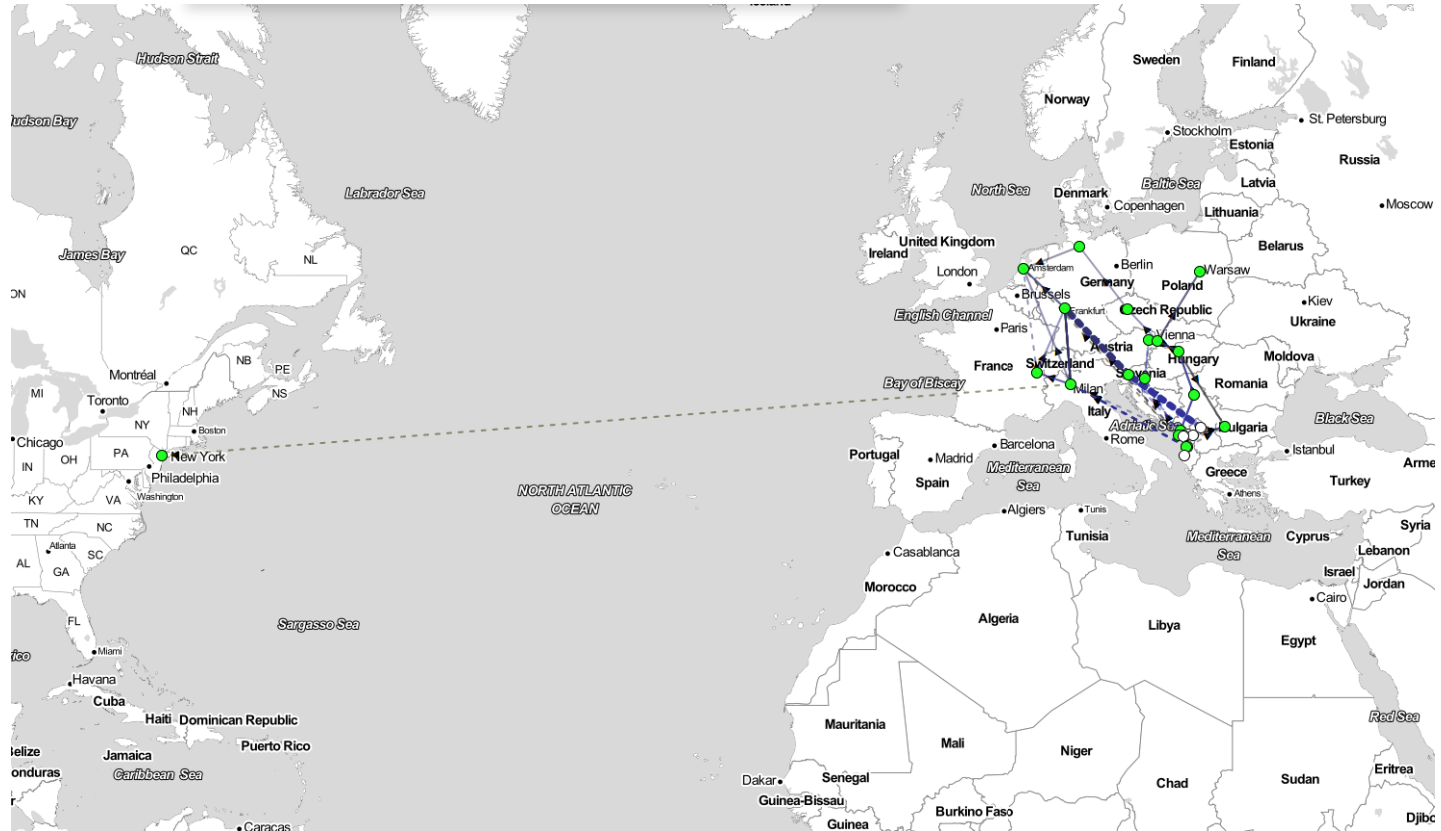

How do we get foreign content?

- Facebook

NAMEX
ROMA Internet eXchange Point