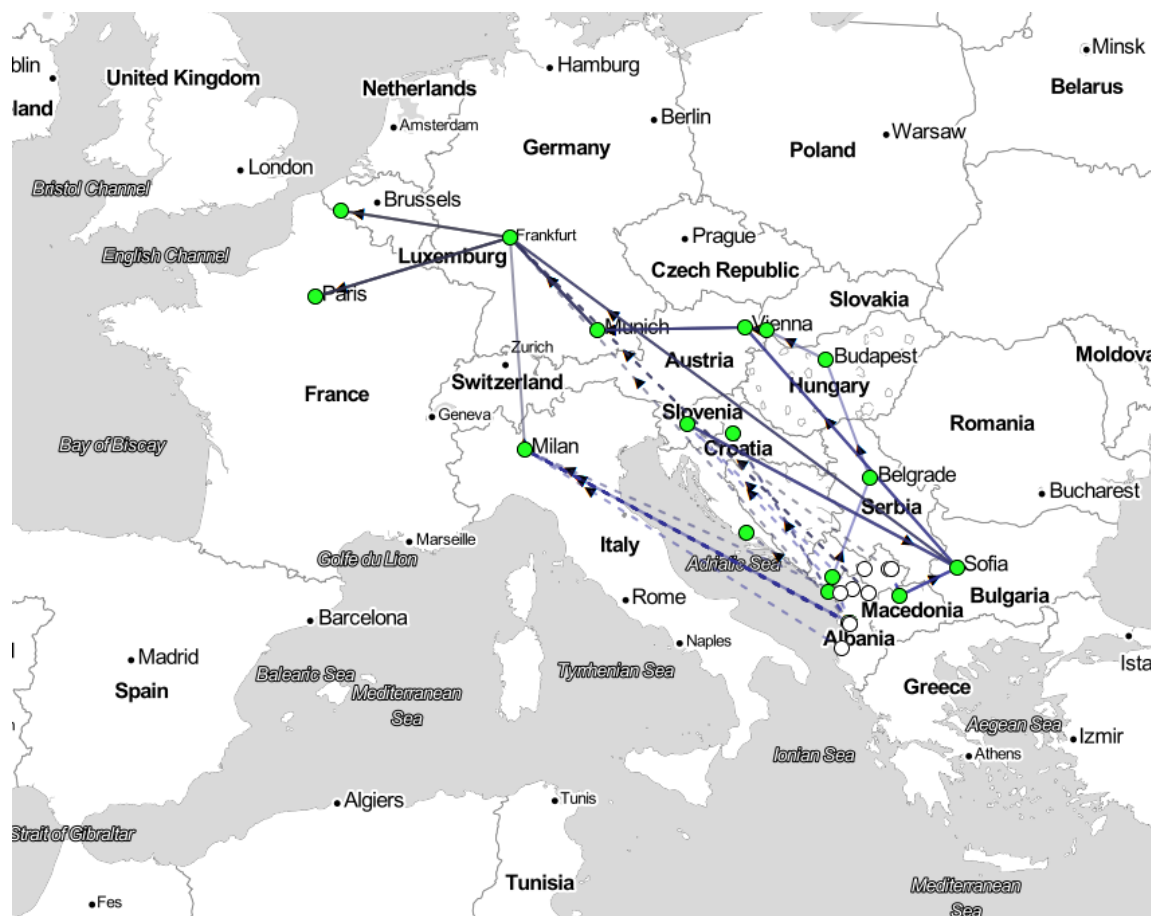

How do we get foreign content?

- OVH

NAMEX
ROMA Internet eXchange Point