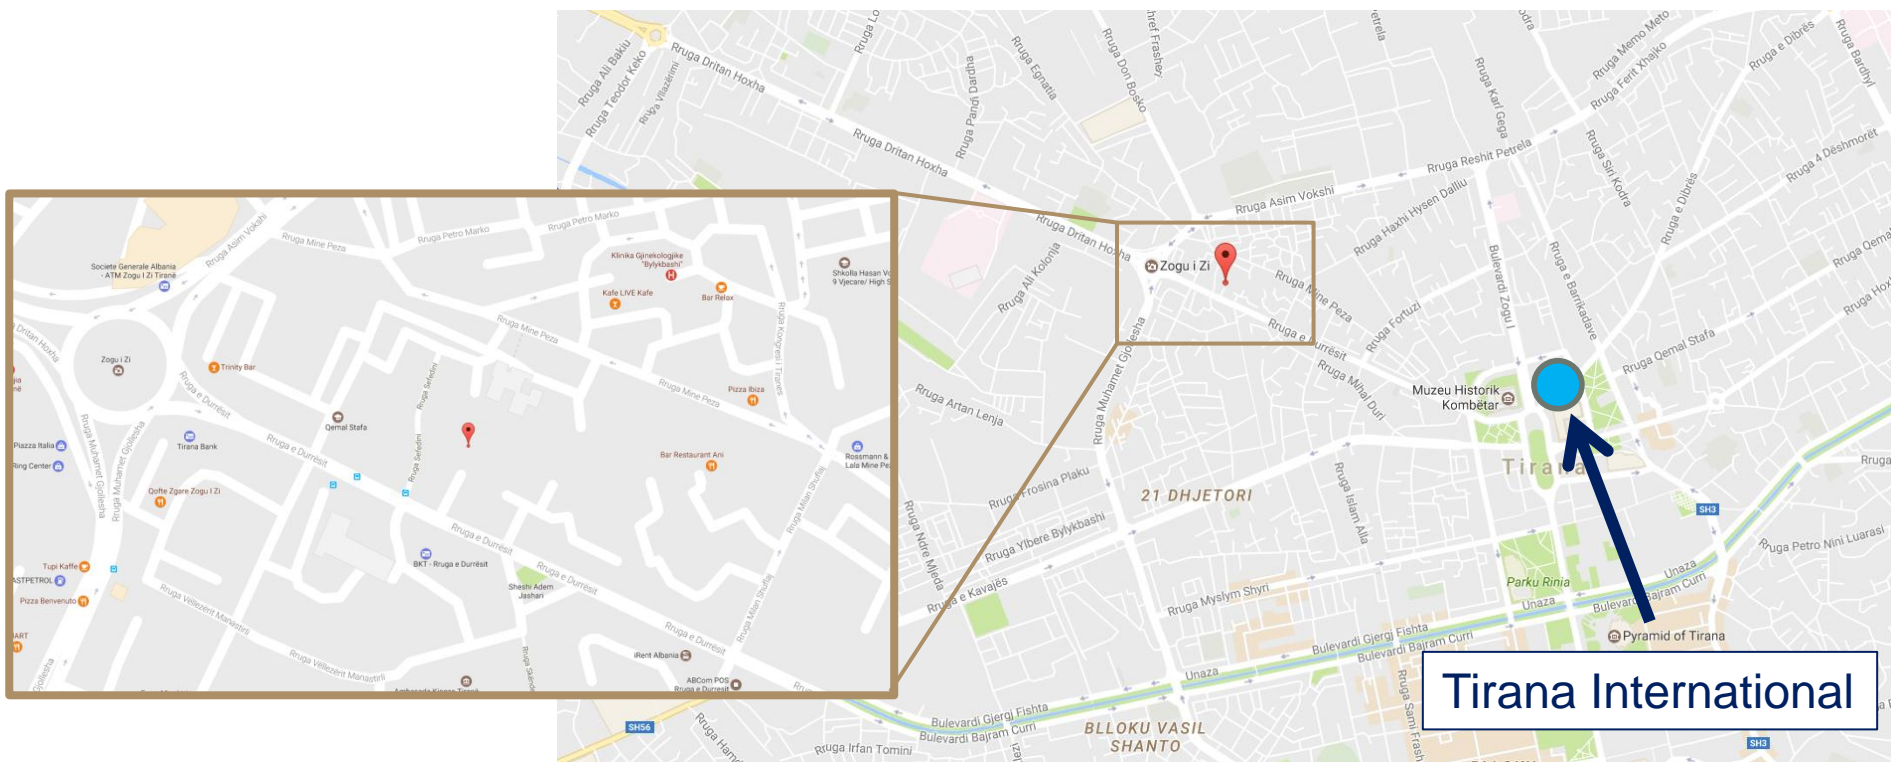

# Data Center: Location

- Rruga e Durrësit, next to school «Qemal Stafa»

**NAMEX**  
ROMA Internet eXchange Point