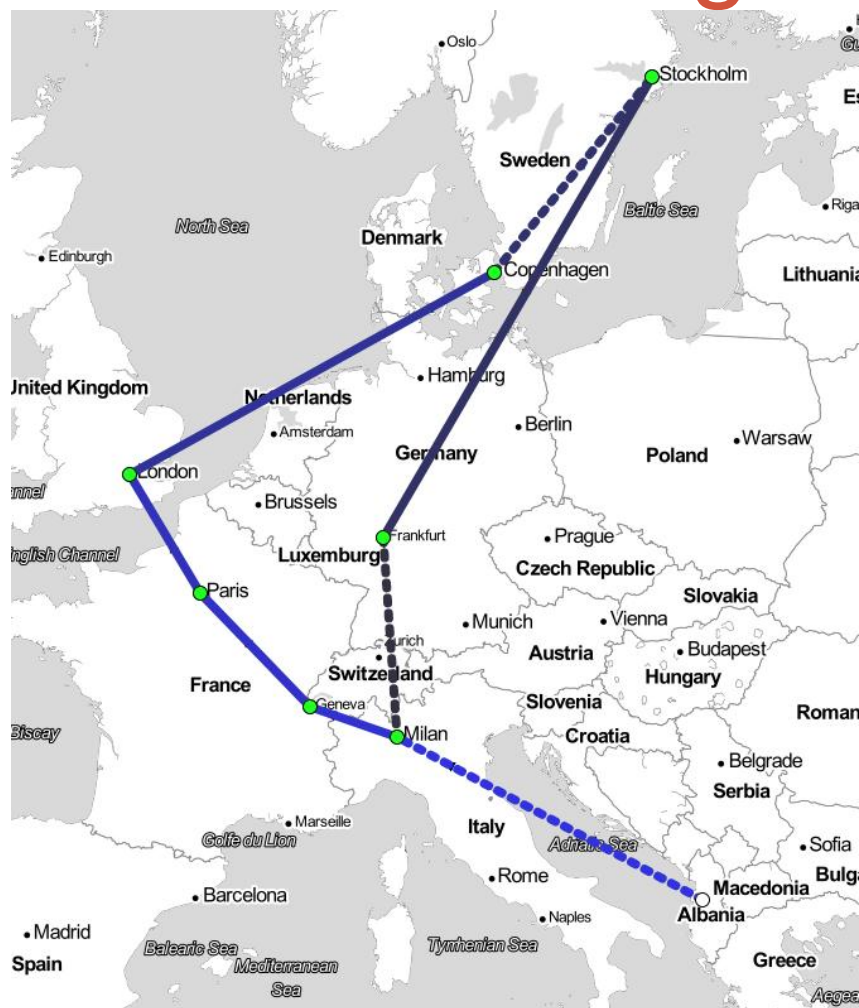

# Where does local Albanian traffic go?

The screenshot shows the RIPE Atlas website. At the top left is the RIPE NCC logo (RIPE NETWORK COORDINATION CENTRE). To the right is a search bar with 'RIPE Database (Whois)' and 'Website' tabs, and a search input field containing 'Search the content of this website'. Below the search bar is a navigation menu with items: 'Manage IPs and ASNs >', 'Analyse >', 'Participate >', 'Get Support >', 'Publications >', and 'About Us >'. The main content area has a breadcrumb trail: 'You are here: Home > Analyse > Internet Measurements > RIPE Atlas'. On the left is a sidebar menu with items: 'RIPE Atlas <<', 'About RIPE Atlas >', 'Get Involved >', 'Probes and Anchors >', 'Measurements, Maps and Tools >', 'Resources >', and 'RIPE NCC Members'. The main content area features a 'Welcome to RIPE Atlas!' section with a map of Europe and a 'Get Involved' button. Below this are sections for 'Log In', 'Use Cases', 'Maps and Tools', and 'Latest on RIPE Labs'. On the right is a 'Statistics' table and a 'Current Sponsors' section featuring the IPeLOCATION logo and a 'Become a Sponsor >' link.

# Where does local Albanian traffic go?

- Tirana to Tirana
- Traceroute:
  - London
  - Amsterdam
  - Hamburg
  - Prague
  - Bratislava
  - Budapest
  - Belgrade
  - Podgorica
- RTT: 74.0 ms

# Where does local Albanian traffic go?

- Tirana to Tirana
- Traceroute:
  - Milan
  - Geneva
  - Paris
  - London
  - Copenhagen
  - Stockholm
  - Frankfurt
  - Back to Milan
- RTT: 137.4 ms

(Made with RIPE Atlas)

# Where does local Albanian traffic go?

- Prishtina to Tirana
- Traceroute:
  - Ljubljana
  - Sofia
  - Catania
- RTT: 54.1 ms

(Made with RIPE Atlas)

NAMEX  
ROMA Internet eXchange Point